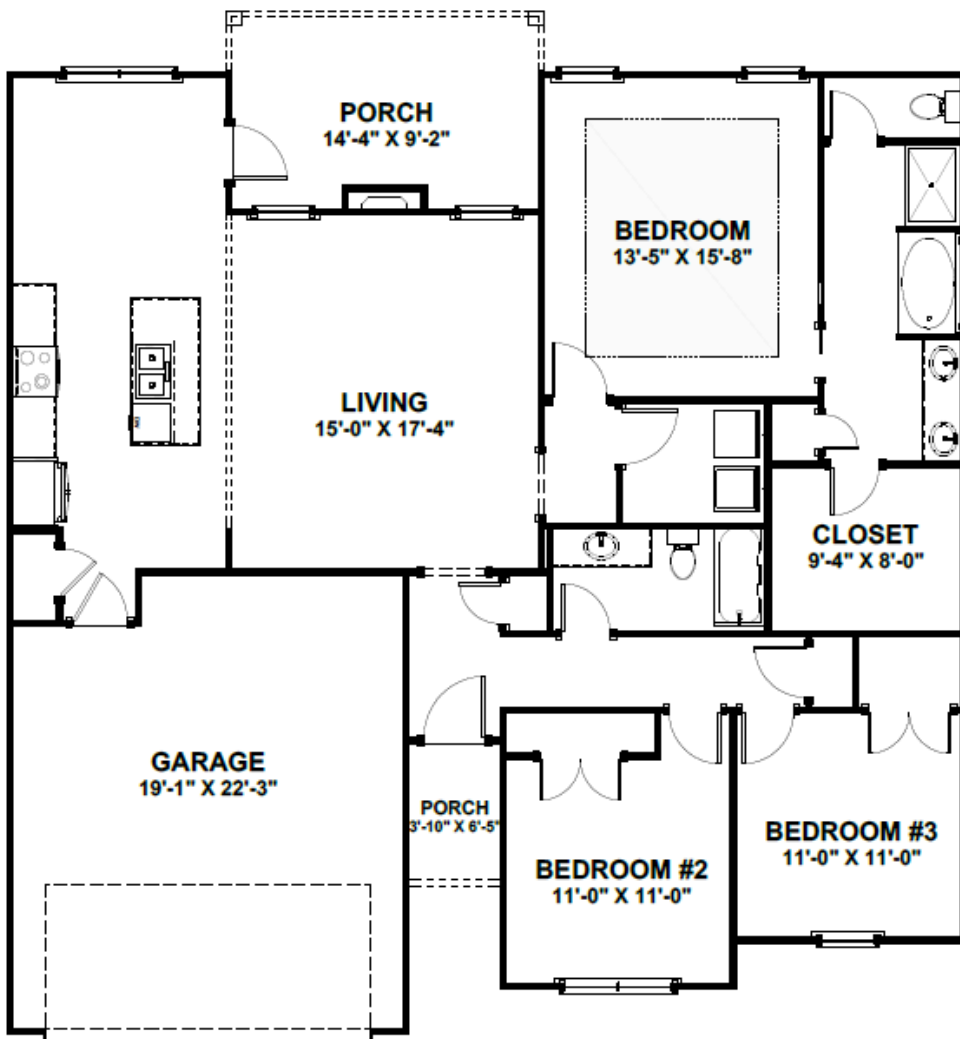

# THE LILY

## the Orchard

Open Concept  
3 Bedroom  
2 Bathroom  
1,610 Sq Ft

Contact  
(478) 322-0028